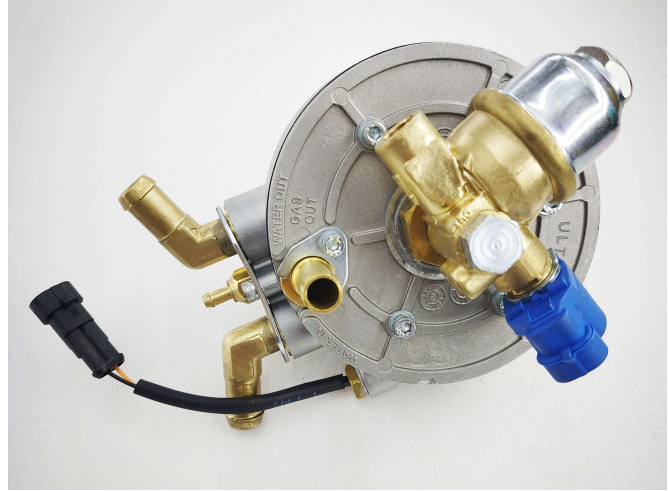

SGI SEQUENTIAL LPG REGULATORS

PEGASUS 500 HP 8 MM.

P.CODE:UGRPEGA